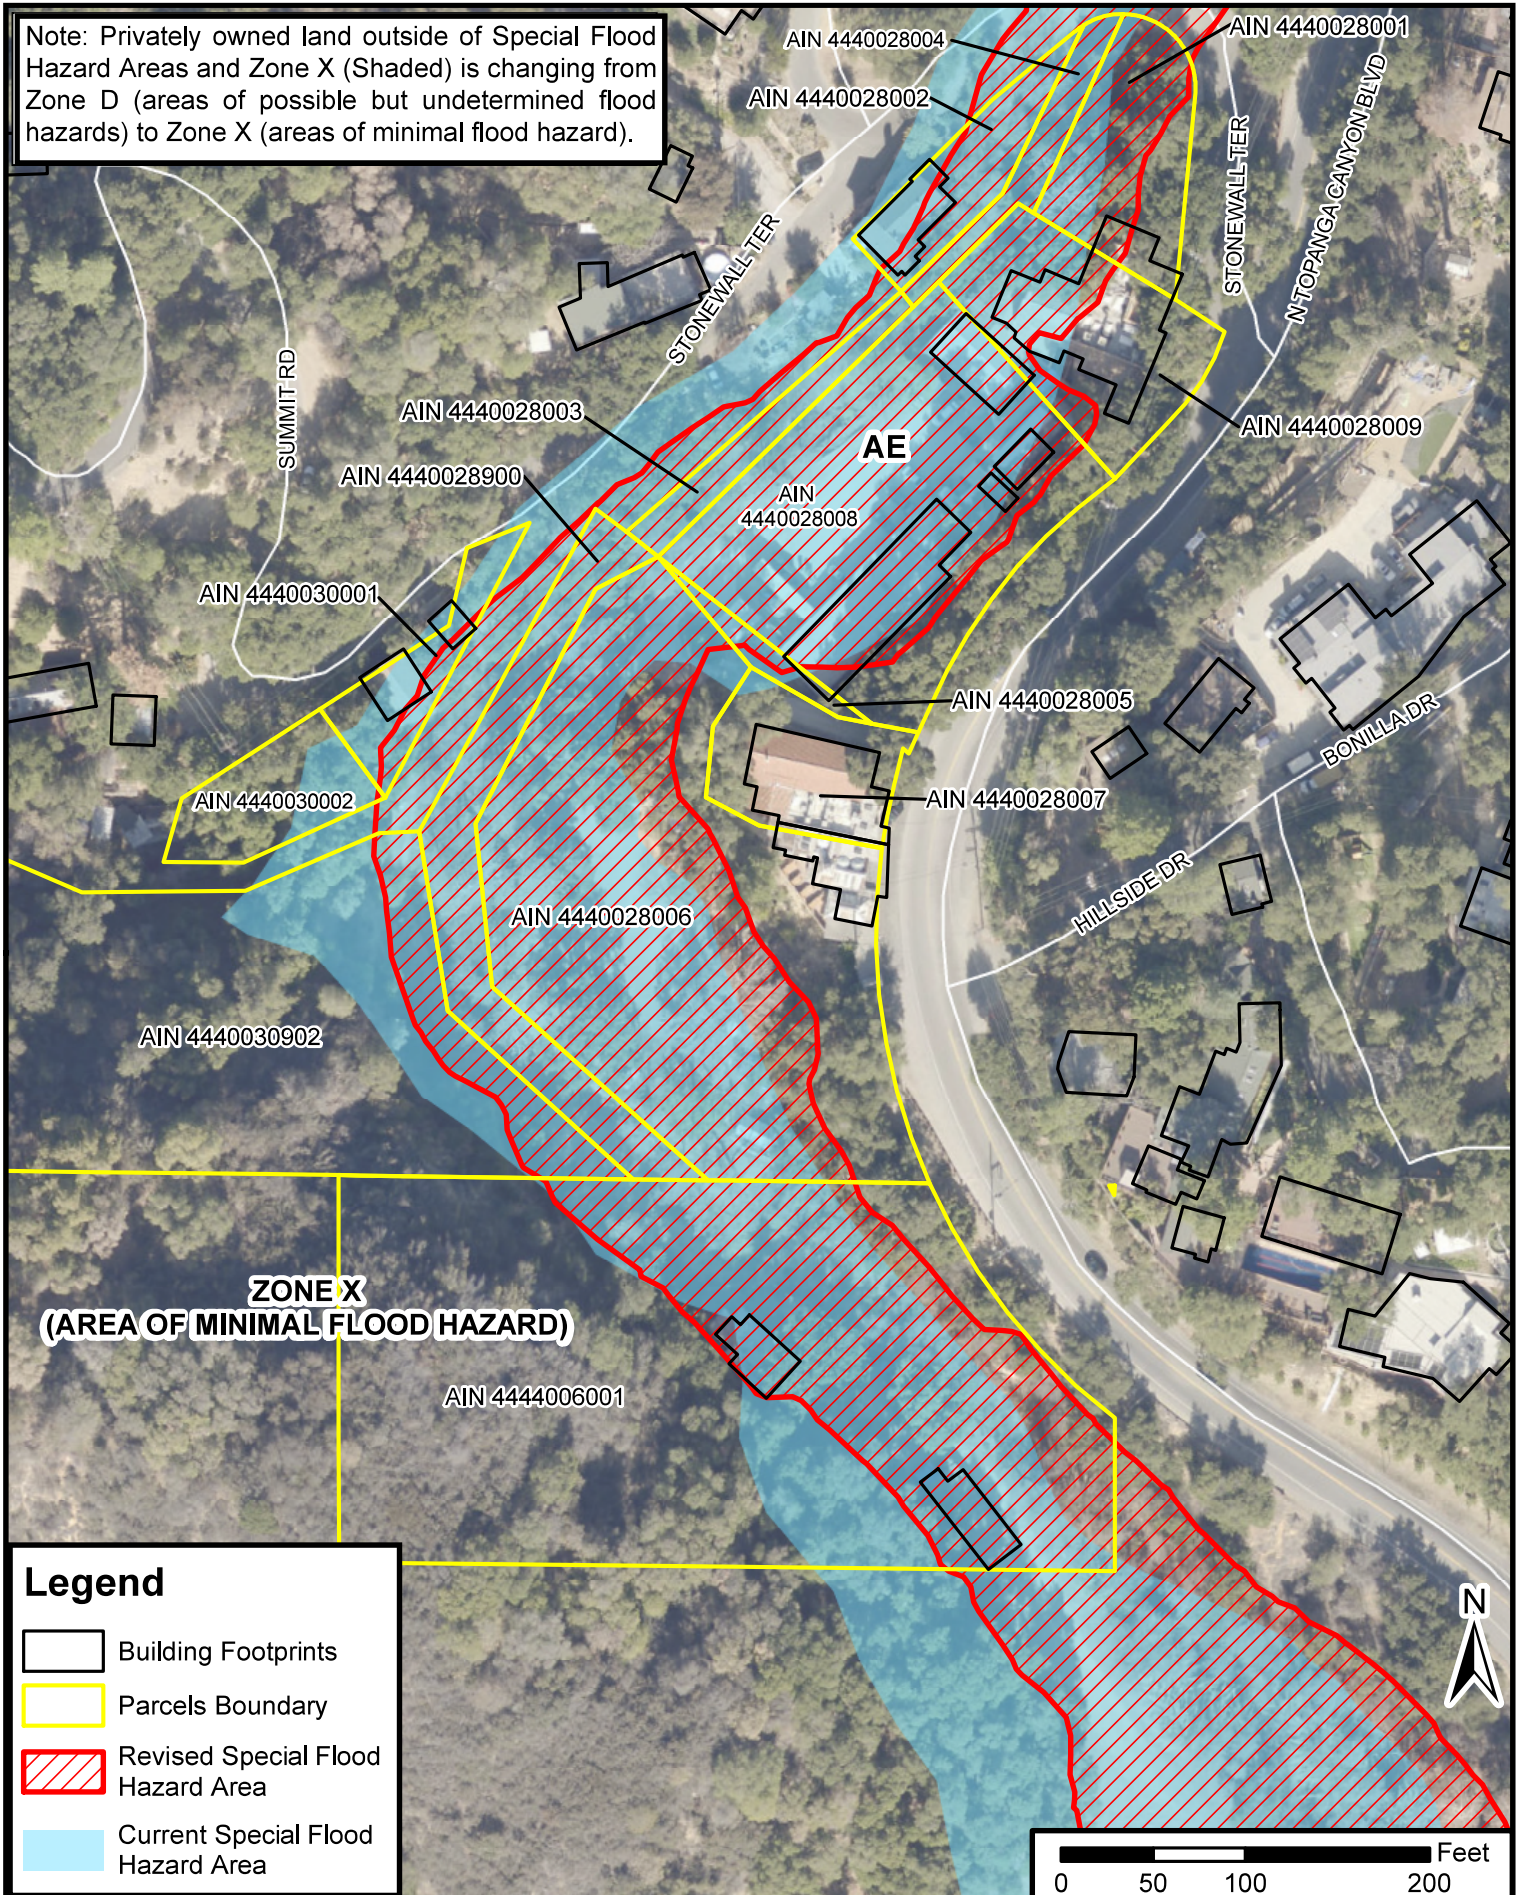

Topanga Canyon Flood Zone Exhibit

Note: Privately owned land outside of Special Flood Hazard Areas and Zone X (Shaded) is changing from Zone D (areas of possible but undetermined flood hazards) to Zone X (areas of minimal flood hazard).

Legend

- Building Footprints
- Parcels Boundary
- Revised Special Flood Hazard Area
- Current Special Flood Hazard Area